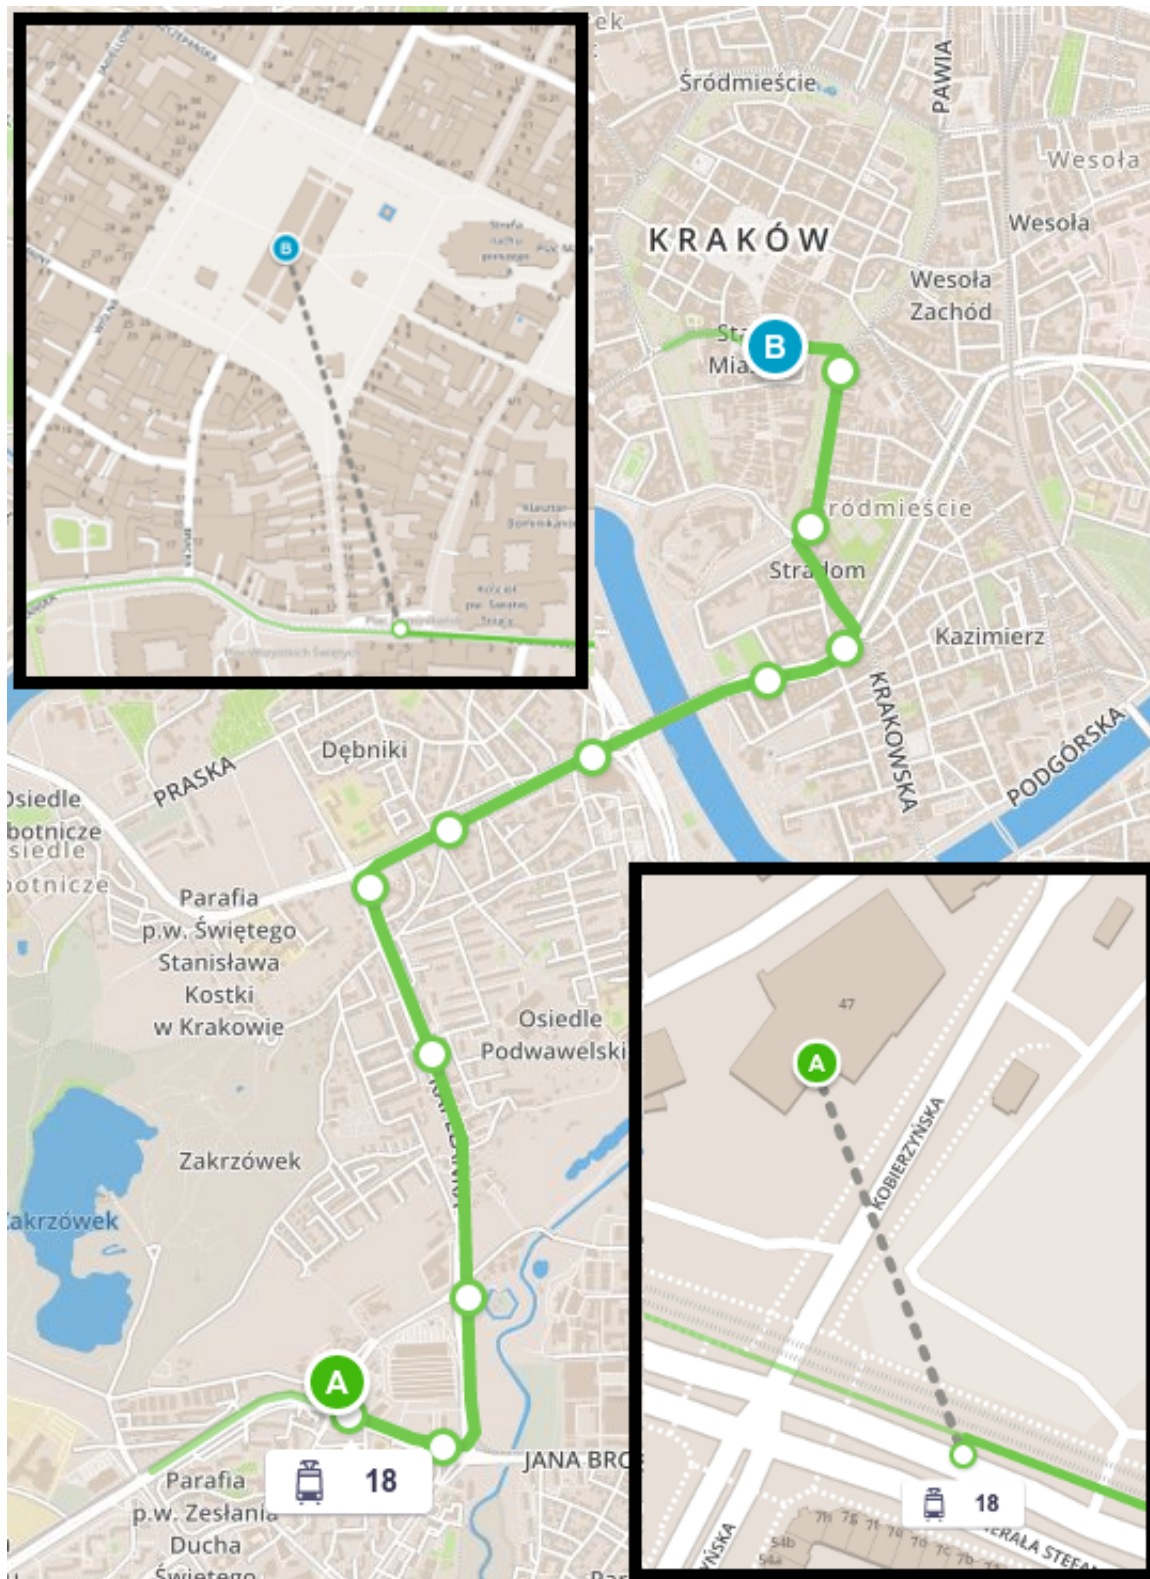

# the Sympozjum Hotel – the City Centre

1. get to the "Grotta-Roweckiego" tram stop as indicated above
2. take tram #18 towards the "Krowodrza Górka" tram stop
3. get off at the "Plac Wszystkich Świętych" (11th) bus stop
4. from there you can get to the Main Square as indicated